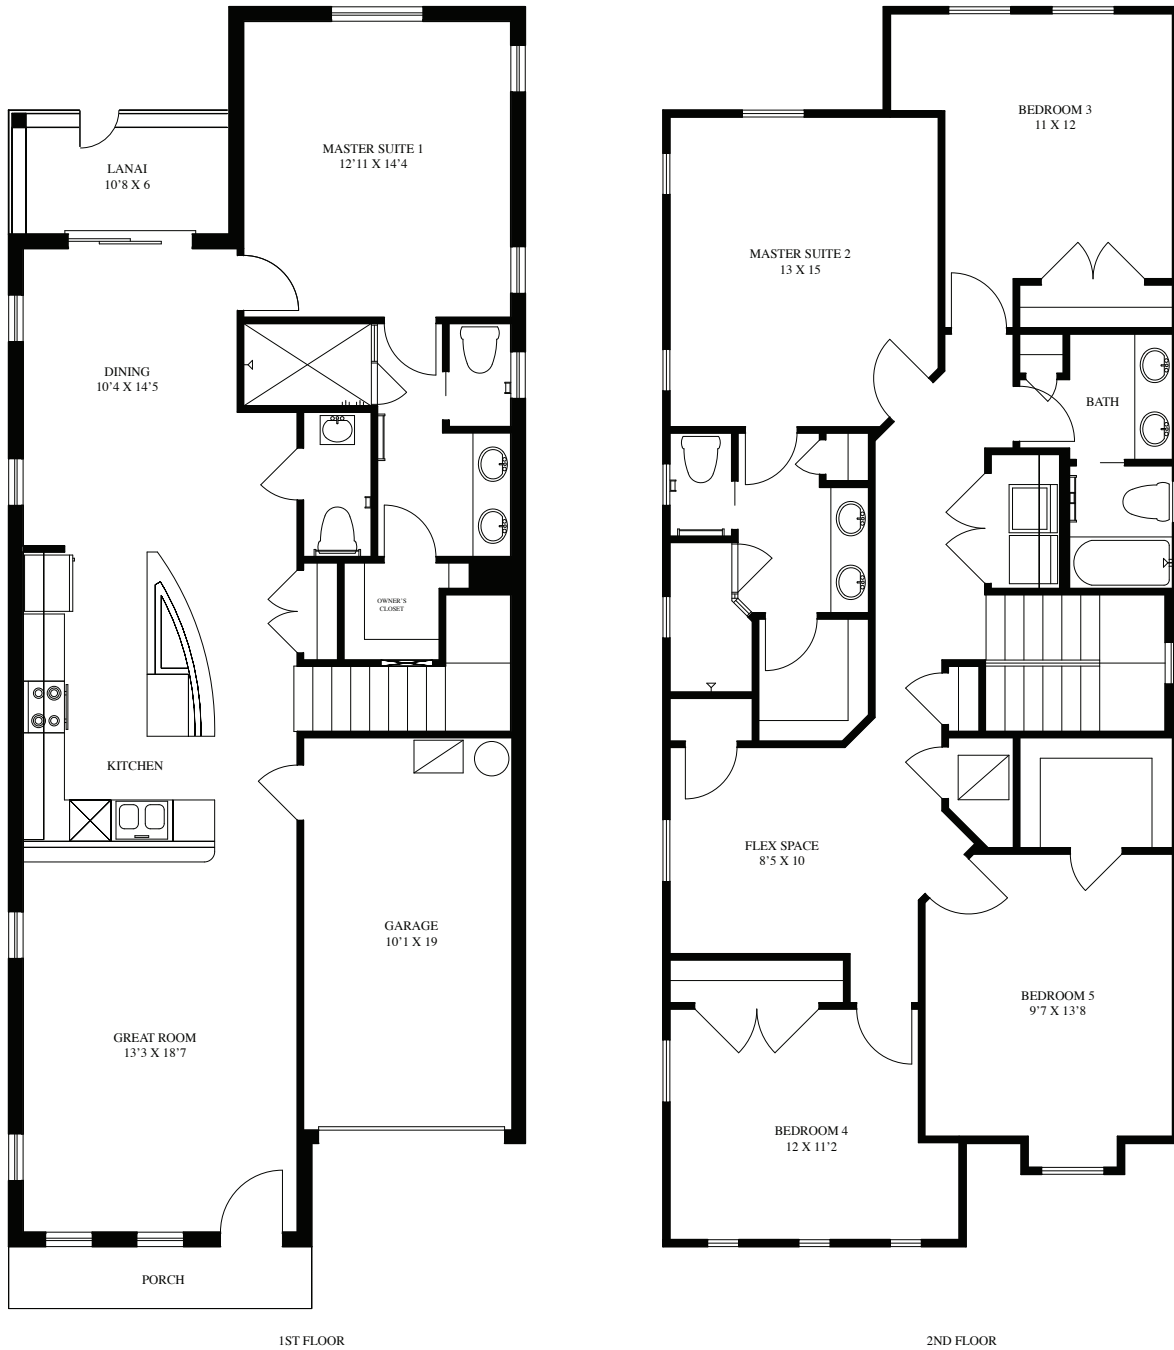

# WHESTCOTT

1141 Buckingham Dr, Davenport 33897 | 863-866-9988 | AvexHomes.com

Prices, terms, promotions, plans, colors, specifications, materials, square footages, included features, available options and elevations are subject to change without notice. All dimensions and square footages are approximate. Prices shown refer to the base house and do not include any optional features, upgrades, or lot premiums. Square footages are approximate and may vary in construction and the method of calculation. Renderings are artist conceptions. Plans are the copyrighted property of Avex Homes. Reuse of plans is strictly prohibited. © 2014 Avex Homes, LLC. CBC057896